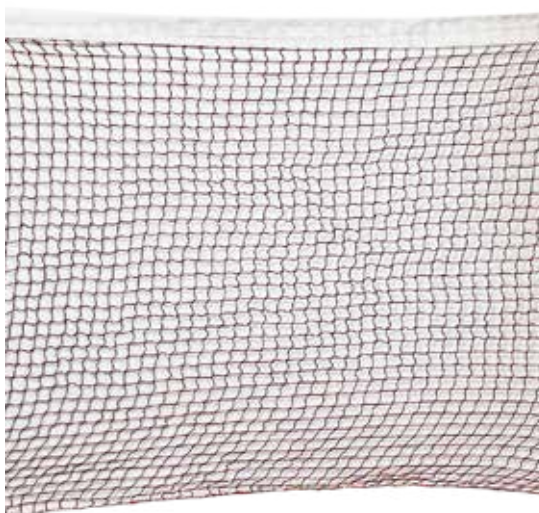

REFERENCIAS:

15 mts: 24491.UNI.1500

20 mts: 24491.UNI.2000

25 mts: 24491.UNI.2500

High tenacity multi-purpose net. 18 mesh with polyester tape and rope on the whole top. Width: 76 cm.