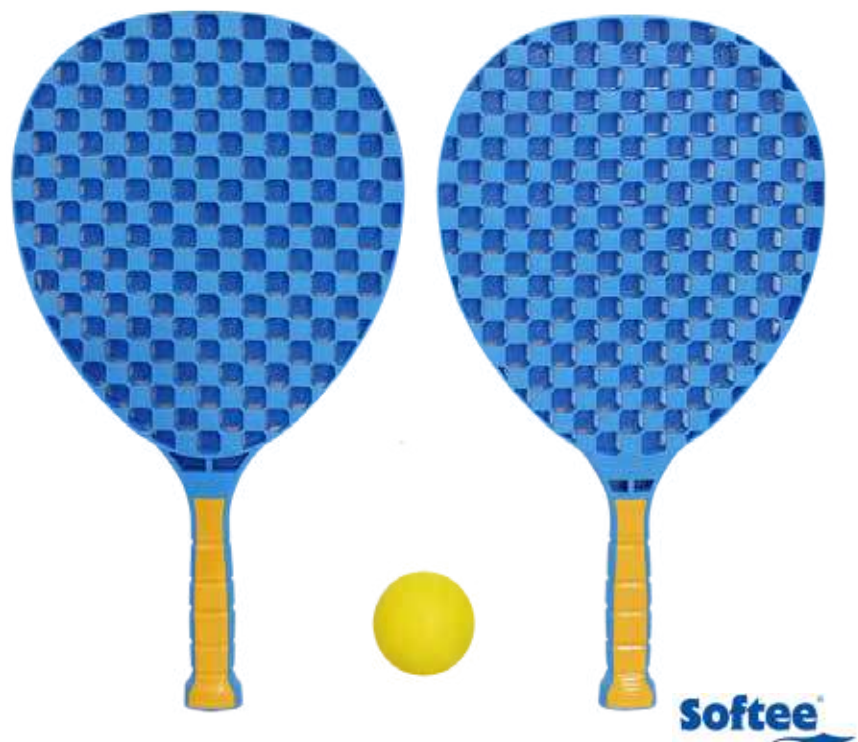

Softee

Set included of 2 rackets and a ball.
Not suitable for supervolante, only foam balls.
Colors: Blue and green.

RESISTANT ROPE BASIC

CORDE RÉSISTANCE BASIC

SOGATIRA BASIC SOFTEE

Cuerda de 16 mm de sección.
Disponible en dos tamaños: 5 y 10 mts.
También posibilidad de venta por metro lineal.
Color: Blanco/negro.

REFERENCIAS:
5 m: 34136.A08.50
10 m: 34136.A08.100
Metro lineal: 0009613