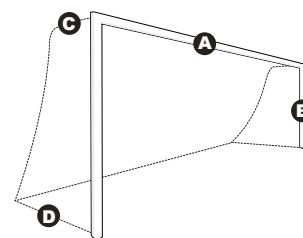

FÚTBOL 11

- **A** Largo (length) 7,5 mts.
- **B** Alto (height) 2,5 mts.
- **C** Ángulo superior (top angle) 1,2 mt.
- **D** Ángulo inferior (low angle) 2,5 mt.

FÚTBOL 7

- **A** Largo (length) 6 mts.
- **B** Alto (height) 2 mts.
- **C** Ángulo superior (top angle) 1 mt.
- **D** Ángulo inferior (low angle) 1,5 mt.

* Tipo cajón.
Ángulo superior e inferior: 2 mt.

SOCCER 11/7 NETS FILETS FOOTBALL 11/7

JUEGO REDES FÚTBOL 11/7

Juego formado por 2 unidades.

Juego redes fútbol 11- 3 mm colegial, frontura simple. REF: 0013410

Juego redes fútbol 11 - 3 mm, línea Premium. REF: 0013411

Juego redes fútbol 11 - 4 mm, línea Premium. REF: 0013412

Set of soccer nets 11- 3 mm for school, simple knot. REF: 0013410

Set of soccer nets 11 - 3 mm, premium line tipo cajón. REF: 0013415*

Set of soccer nets 11 - 4 mm, premium line tipo cajón. REF: 0013416*

Juego redes fútbol 7- 3 mm colegial.

REF: 0013440

Juego redes fútbol 7 - 3 mm, línea Premium. REF: 0013441

Juego redes fútbol 7 - 4 mm, línea Premium. REF: 0013442

Set of soccer nets 7- 3 mm for school. REF: 0013440

Set of soccer nets 7 - 3 mm, premium line. REF: 0013441

Set of soccer nets 7 - 4 mm, premium line. REF: 0013442

Set of soccer nets 7 - 3 mm, premium line, box-type. REF: 0013437*

Set of soccer nets 7 - 4 mm, premium line, box-type. REF: 0013438*

TODAS LAS REDES ESTÁN FABRICADAS EN POLIPROPILENO SIN NUDO BLANCO, MALLA 100.

POSIBILIDAD DE FABRICAR EN OTRAS MEDIDAS Y OTROS COLORES, INCLUSO BICOLOR (CONSULTAR PRECIOS).

All nets are made of white polypropylene without knot, net 100.

Ask for other colours and measures possibilities, even in two colours