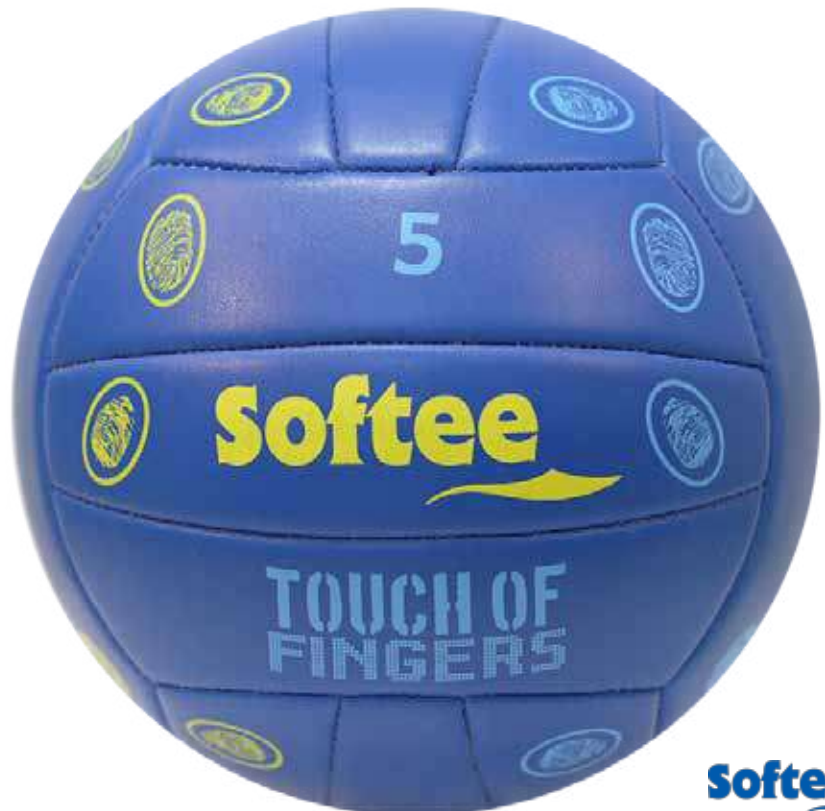

Composición: Cuero sweet.

Colores: Amarillo y azul.

REF. 80473

18 Panels. Hand sewn. Air-cell technology.
Size 5 Composition: Sweet leather.
Colors: Yellow and blue.

Softee

Softee

VOLEIBOL VOLLEYBALL - VOLLEY-BALL