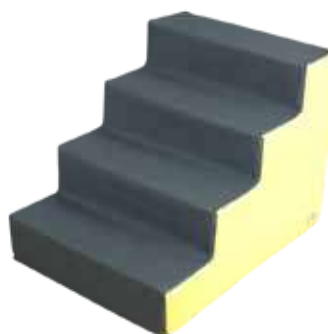

Colores: Azul/verde, amarillo/gris.

REFERENCIAS:

Azul/verde: 05085.B07.6

Amarillo/gris: 05085.B46.6

Dimensions: 80 x 60 x 60 cm.

Colours: blue/green, yellow/grey.

softee

SHORT LADDER