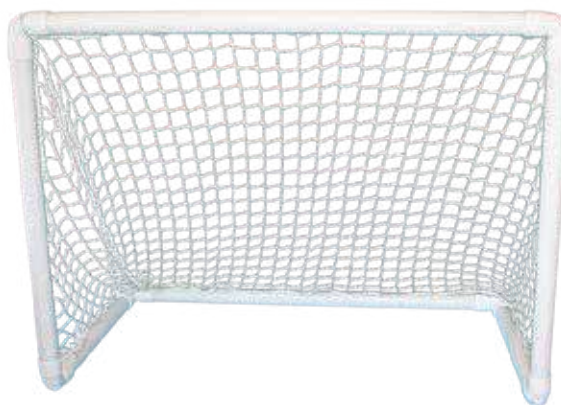

juegos

games - jeux

PVC MULTIPURPOSE GOAL

CAGE DE BUT MULTI USAGE PVC

PORTERÍA MULTIUSOS

PVC 120 x 60 cm

Red incluida.

Composición: PVC.

Medidas: 120 x 60 cm.

REF: 0010401

Included net.

Composition: PVC.

Measurements: 120 x 60 cm.

STRENGTHENED PVC MULTIPURPOSES GOAL POSTS

BUTS A USAGES MULTIPLES EN PVC RENFORCE

PORTERÍA MULTIUSOS

PVC 100 x 65 cm

Red incluida.

Composición: PVC.

Medidas: 100 x 65 x 45 cm.

REF: 0011101

Included net.

Composition: PVC.

Measurements: 100 x 65 x 45 cm.

PVC MULTIPURPOSES GOAL POSTS

BUTS A USAGES MULTIPLES EN PVC

PORTERÍA MULTIUSOS PVC REFORZADO

100 x 65 cm

Red incluida.

Composición: PVC reforzado.

Medidas: 100 x 65 x 45 cm.

REF: 0011104

Included net.

Composition: Reinforced PVC.

Measurements: 100 x 65 x 45 cm.

PVC MULTIPURPOSES GOAL POSTS

BUTS A USAGES MULTIPLES EN PVC

PORTERÍA MULTIUSOS PVC 240 x 120 cm

Red incluida.

Composición: PVC.

Medidas: 240 X 120 cm.

REF: 0010402

Included net.

Composition: Reinforced PVC.

Measurements: 240 x 120 cm.