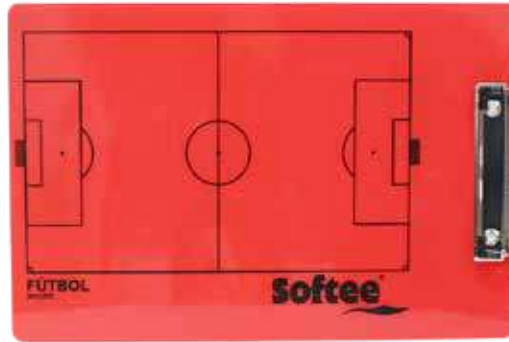

Tamaño: 34,2 x 22,8 cm.

Colores: Rojo y amarillo.

REFERENCIAS:

Rojo: 24365.003.3 - Amarillo: 24365.005.3

Folder with football court design.

It has clip for sheets. It includes marker. Size: 34.2 x 22.8 cm.