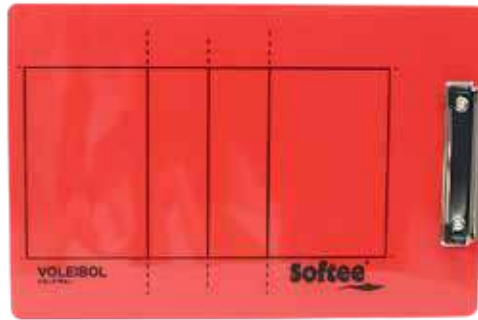

VOLLEY COACH BOARD VOLLEY
PLANCHE TACTIQUE VELEDA VOLLEY

CARPETA TÁCTICA VELEDA VOLEIBOL

Carpeta con diseño de terreno de voleibol.
Dispone de clip para hojas.
Incluye rotulador.
Tamaño: 34,2 x 22,8 cm.
Colores: Rojo y amarillo.

REFERENCIAS:

Rojo: 24367.003.3 - Amarillo: 24367.005.3

Folder with paddle court design.
It has clip for sheets. It includes
marker. Size: 34.2 x 22.8 cm.
Colors: Red and yellow.

PADEL COACH BOARD VELEDA
PLANCHE TACTIQUE VELEDA PADEL

CARPETA TÁCTICA VELEDA PÁDEL

Carpeta con diseño de pista de pádel.
Dispone de clip para hojas.
Incluye rotulador.
Tamaño: 34,2 x 22,8 cm.
Colores: Rojo y amarillo.