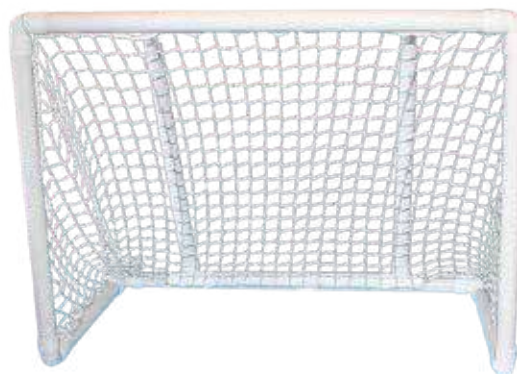

PORTERÍA MULTIUSOS PVC REFORZADO

100 x 65 cm

Red incluida.

Composición: PVC reforzado.

Medidas: 100 x 65 x 45 cm.

REF: 0011104

Included net.

Composition: Reinforced PVC.

Measurements: 100 x 65 x 45 cm.