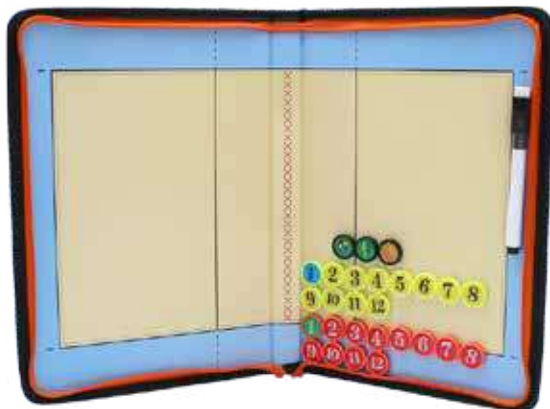

SOFTEE PLUS NEUTRAL FOLDER
PORTEFEUILLE NEUTRE SOFTEE PLUS

**CARPETA NEUTRA
SOFTEE PLUS**

Medidas: 40 x 24 cm.
Color: Blanca.

REF: 0004610
Dimensions: 40 x 24 cm.
Colour: White.

básicos entrenador

coach essentials - coach basiques