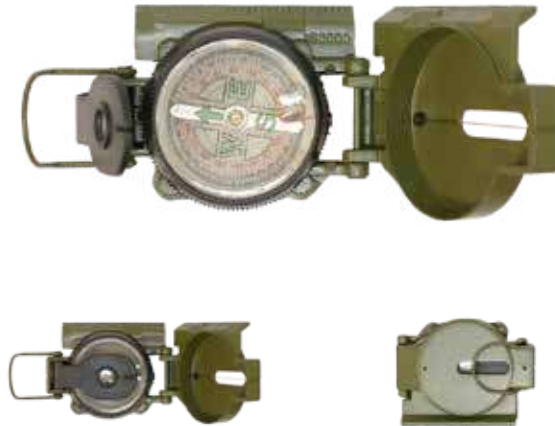

METAL COMPASS SCALE
BOUSSOLE MÉTALLIQUE AVEC ÉCHELLE

BRÚJULA METAL CON REGLA

Brújula metálica con regla y lupa.

Se vende por unidad.

Escala: 1:50.000.

REF: 0012031

Metal compass with ruler and magnifying glass.
It is sold per unit.
Scale: 1: 50,000.

METAL COMPASS
BOUSSOLE MÉTALLIQUE