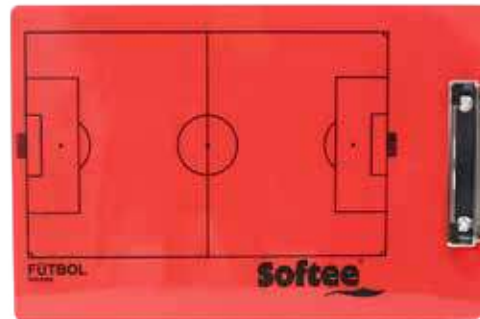

Dispone de clip para hojas.

Incluye rotulador.

Tamaño: 34,2 x 22,8 cm.

Colores: Rojo y amarillo.

REFERENCIAS:

Rojo: 24371.003.3 - Amarillo: 24371.005.3

Folder with total football court design and half field by reversible part. It has clip for sheets. It includes marker. Size: 34.2 x 22.8 cm. Colors: Red and yellow.