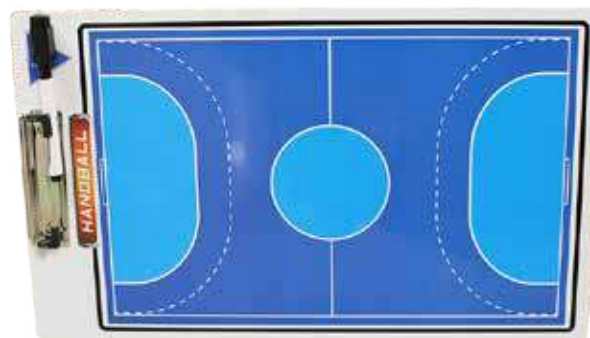

básicos entrenador

coach essentials - coach basiques

Softee

SOFTEE PLUS REVERSIBLE FOLDER

DOSSIER RÉVERSIBLE SOFTEE PLUS

CARPETA REVERSIBLE SOFTEE PLUS baloncesto - fútbol - fútbol sala/balonmano

Carpeta reversible con diferentes terrenos de juego.

Disponibile para baloncesto, fútbol y fútbol sala/balonmano.

Medidas: 40 x 24 cm.

Color: Blanca.

REFERENCIAS:

Baloncesto: 0004607

Fútbol: 0004608

Fútbol sala/balonmano: 0004609

Reversible folder with different playing grounds.
Available for basketball, soccer and soccer hall/
handball.

Measurements: 40 x 24 cm.

Color: White.