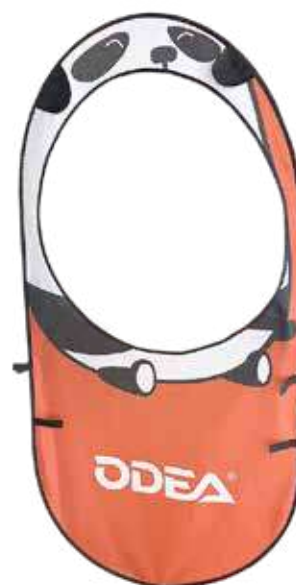

ZONA ENTRENAMIENTO TENIS/PÁDEL

Ideal para practicar y mejorar la puntería en las sesiones de
entrenamiento.

Montaje fácil y rápido.

REF: 99264

Ideal for practicing and improving marksmanship in training sessions.
Quick and easy assembly.