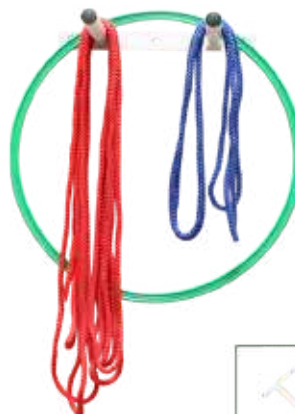

Medida de la varilla: 25,5 cm.
Color: Blanco.

REFERENCIAS:
2 COLGADORES: 0026351
3 COLGADORES: 0026352

Metal structure to fix on the wall.
Ideal for the storage of ropes, rings...
Protective stop at the end of the rods.
Size of the rod: 25.5 cm.
Colour: White.