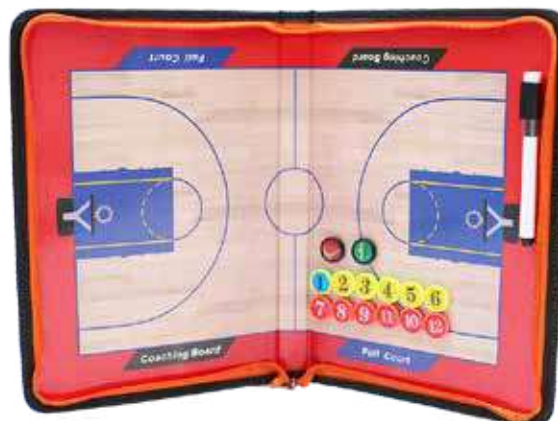

SOFTEE PLUS NEUTRAL FOLDER
PORTEFEUILLE NEUTRE SOFTEE PLUS

**CARPETA NEUTRA
SOFTEE PLUS**

Medidas: 40 x 24 cm.
Color: Blanca.

REF: 0004610
Dimensions: 40 x 24 cm.
Colour: White.

básicos entrenador

coach essentials - coach basiques