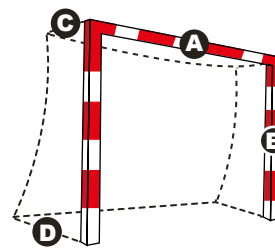

redes
nets - filets

- **A** Largo (length) 3 mts.
- **B** Alto (height) 2 mts.
- **C** Ángulo superior (top angle) 1 mt.
- **D** Ángulo inferior (low angle) 1 mt.

SALA BALL / HANDBALL NETS FILETS FOOTBALL EN SALLE / HANDBALL

JUEGO REDES FÚTBOL SALA/BALONMANO

Juego formado por 2 unidades.

Juego redes fútbol sala/balonmano 3 mm colegial, frontura simple. REF: 0013460

Juego redes fútbol sala/balonmano 3 mm, línea Premium. REF: 0013461

Juego redes fútbol sala/balonmano 4 mm, línea Premium. REF: 0013462

Juego cortinas amortiguadoras 3 mm línea, Premium. REF: 0013465

Juego cortinas amortiguadoras 4 mm línea, Premium. REF: 0013466

Set of 2 units

Set of sala ball / handball nets 3mm, for schools, simple knot REF: 0013460

Set of sala ball / handball nets 3mm, premium line, REF: 0013461

Set of sala ball / handball nets 4mm, premium line, REF: 0013462

Set of sala ball / handball nets 3mm, premium line, REF: 0013465

Set of sala ball / handball nets 4mm, premium line, REF: 0013466

All nets are made of white polypropylene without knot, net 100.

Ask for other colours and measures possibilities, even in two colours

TODAS LAS REDES ESTÁN FABRICADAS EN POLIPROPILENO SIN NUDO BLANCO, MALLA 100.

POSIBILIDAD DE FABRICAR EN OTRAS MEDIDAS Y OTROS COLORES, INCLUSO BICOLOR (CONSULTAR PRECIOS).