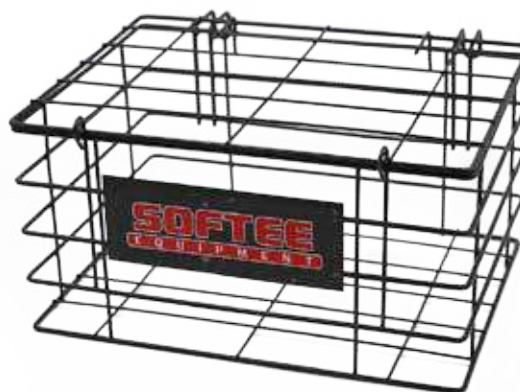

BUCKET CART TENNIS/PADEL BALLS

PANIER TENNIS/PADEL

**RECAMBIO CESTA
CARRO PORTAPELOTAS
TENIS / PÁDEL**

80 PELOTAS

Capacidad para 80 pelotas.

Colores: Negro, rojo y azul.

REFERENCIAS:

Negro: 24496.001.100 - Rojo: 24496.003.100 - Azul: 24496.028.100

Capacity for 80 balls.

Colour: Black, red and blue.

TUBE PICKS UP TENNIS/PADEL BALLS TUBE RAMASSE LES BALLES DE TENNIS/PADDLE

TUBO RECOGE PELOTAS TENIS/PÁDEL 12, 15, 21 PELOTAS

12 Pelotas.

Medidas: 77 cm de largo y 12,5 cm de diámetro.

Colores: Amarillo flúor, violeta y transparente.

15 Pelotas.

Medidas: 96 cm de largo y 12,5 cm de diámetro.

Colores: Amarillo flúor, azul, naranja, rojo, violeta y transparente.

21 Pelotas.

Medidas: 135 cm de largoy 12,5 de diámetro.

Colores: Amarillo flúor, violeta y transparente.

REFERENCIAS 12 PELOTAS:

Violeta: 24341.008.12

Amarillo flúor: 24341.019.12

Transparente: 24341.033.12

REFERENCIAS 15 PELOTAS:

Rojo: 24341.003.15

Naranja: 24341.007.15

Violeta: 24341.008.15

Amarillo flúor: 24341.019.15

Azul: 24341.028.15

Transparente: 24341.033.15

REFERENCIAS 21 PELOTAS:

Violeta: 24341.008.21

Amarillo flúor: 24341.019.21

Transparente: 24341.033.21

12 balls.

Dimensions: long - 77 cm; diameter - 12,5 cm.

Colours: Neon yellow, purple and transparent.

15 balls.

Dimensions: long - 96 cm; diameter - 12,5 cm.

Colours: Neon yellow, blue, orange, red, purple and transparent.

21 balls.

Dimensions: long - 135 cm; diameter - 12,5 cm.

Colours: Neon yellow, purple and transparent.