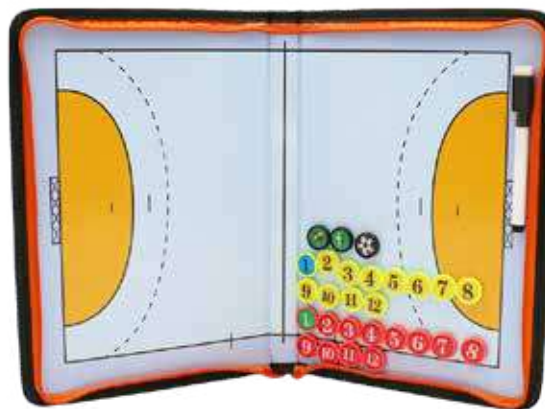

SOFTEE PLUS NEUTRAL FOLDER
PORTEFEUILLE NEUTRE SOFTEE PLUS

**CARPETA NEUTRA
SOFTEE PLUS**

Medidas: 40 x 24 cm.
Color: Blanca.

REF: 0004610
Dimensions: 40 x 24 cm.
Colour: White.

básicos entrenador

coach essentials - coach basiques