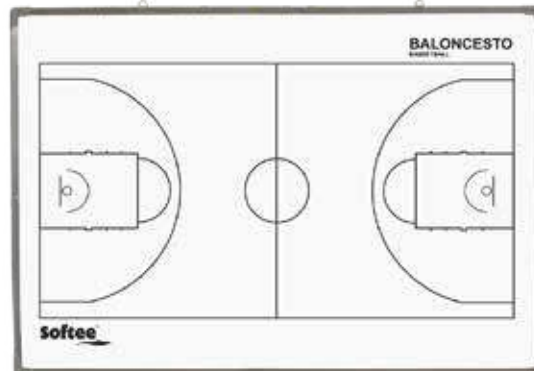

Includes magnetic cards, marker and eraser.

Size: 45 x 60 and 60 x 90 cm.

Softee

VOLLEY MAGNETIC COACH BOARD 60x90CM

TABLEAU MAGNÉTIQUE VOLLEY 60 x 90 CM

PIZARRA MAGNÉTICA

VOLEIBOL

60 x 90 cm