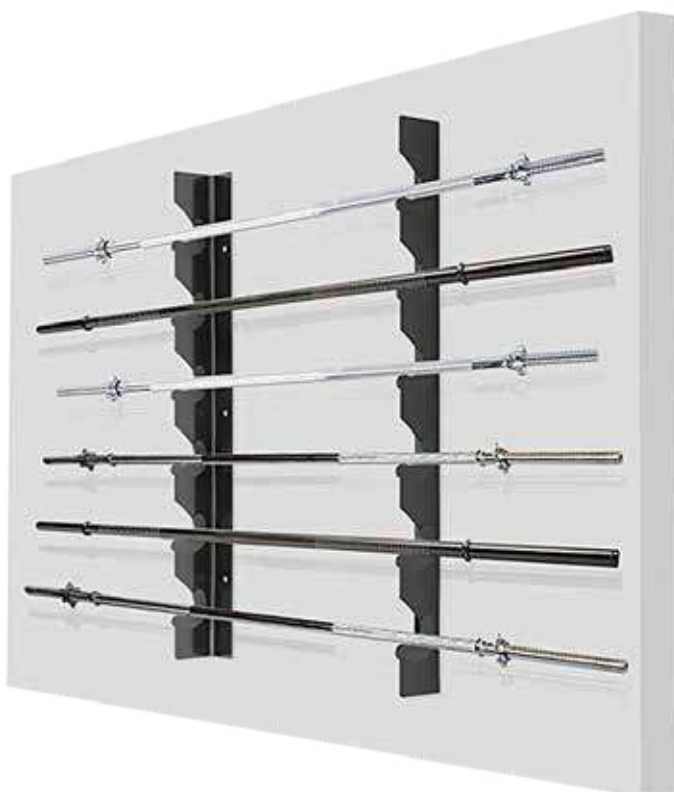

Softee

SUPPORT HORIZONTAL LIFTING BARS SOFTEE
SUPPORT-BARRES SOULÈVEMENT HORIZONTAL SOFTEE

SOPORTE BARRAS ALZAMIENTO HORIZONTAL SOFTEE

Estructura metálica para la colocación de barras.
Formado por 2 piezas.
Capacidad de la estructura: 6 barras.

REF: 99254

Metal structure for placing bars.
It has two pieces.
Capacity of the structure: 6 bars.