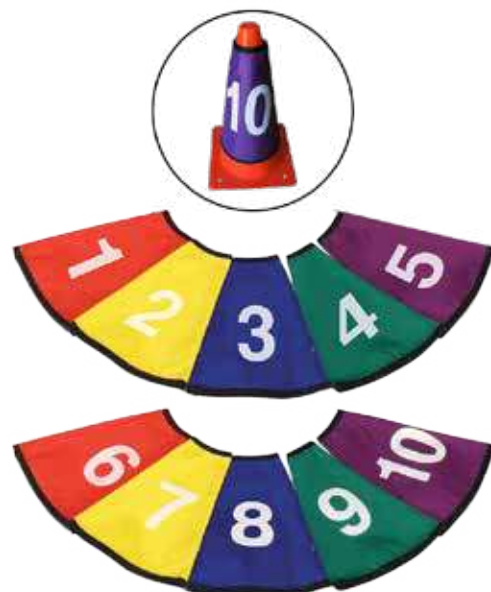

REF: 0007400

Cover numbered from 1 to 10 in different colors.

Ideal for semi-rigid cone of 23 and 31 cm.

softee

psicomotricidad

psychomotricity - psychomotricité

SLIM SEMI RIGID CONE

CÔNE SEMI-RIGIDE SLIM