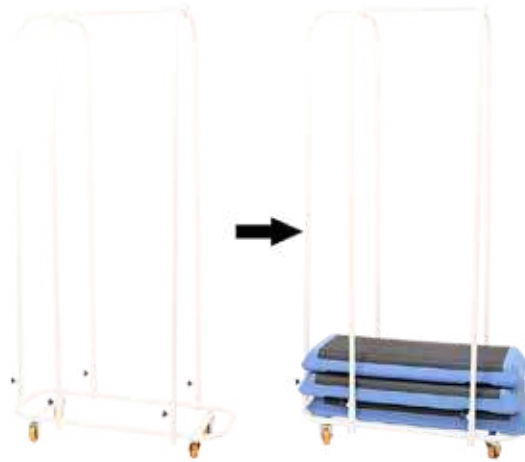

PROFESSIONAL STEP TABLE RACK

MEUBLE TABLES STEP PRO

MUEBLE TABLAS STEP PROFESIONAL

Contenedor para bases de step profesional.

Capacidad aproximada: 15 bases.

Medidas: 40 x 110 x 184 cm.

Peso: 26 kg.

REF: 0024829

Container for professional step bases.

Approximate capacity: 15 bases.

Measurements: 40 x 110 x 184 cm.

Weight: 26 kg.

PROFESSIONAL MINISTEP TABLE RACK

MEUBLE TABLES MINISTEP PRO

MUEBLE TABLAS MINISTEP PROFESIONAL

Contenedor para bases de ministep profesional.

Capacidad aproximada: 15 bases.

Medidas: 190 x 46,5 x 72 cm.

Peso: 24 kg.

REF: 0024824