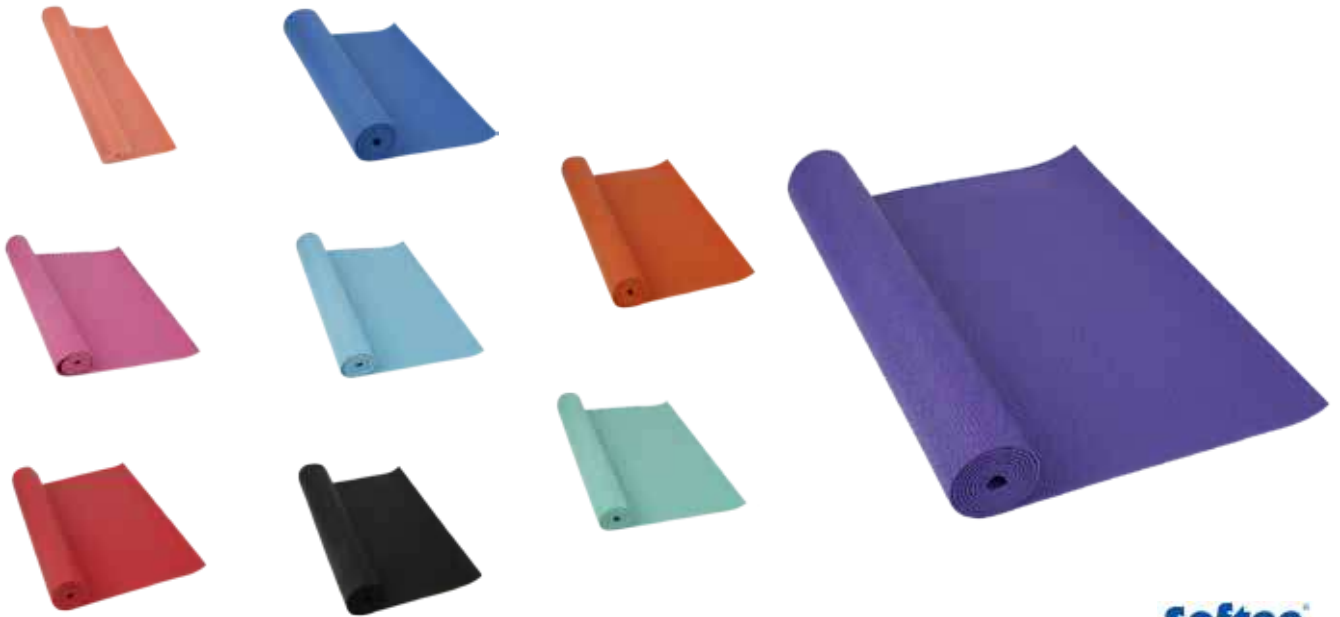

colchonetas

mats - tapis

Softee

YOGA/PILATES DELUXE MAT

TAPIS DE YOGA/PILATES DELUXE

COLCHONETA YOGA/PILATES DELUXE

Colchoneta especialmente diseñada para la práctica de pilates y yoga.

Acabado suave rugoso y antideslizante.

Medida: 180 x 60 cm.

Colores (4 mm): Violeta, verde, negro, naranja, rojo, celeste, azul, coral y fucsia.

Colores (6 mm): Azul, coral, negro y rojo.

REFERENCIAS 4 MM:

Negro: 24119.001.101

Rojo: 24119.003.101

Verde: 24119.004.101

Naranja: 24119.007.101

Violeta: 24119.008.101

Celeste: 24119.012.101

Fucsia: 24119.014.101

Azul: 24119.028.101

Coral: 24119.036.101

REFERENCIAS 6 MM:

Negro: 24342.001.301

Rojo: 24342.003.301

Azul: 24342.028.301

Coral: 24342.036.301

Mat specially designed for pilates and yoga.
Smooth rough and non-slip finish.

Measures: 180 x 60 cm.

Colours (4mm): Purple, green, black, orange, red, sky blue, coral and fucsia.

Colours (6 mm): Blue, coral, black and red.