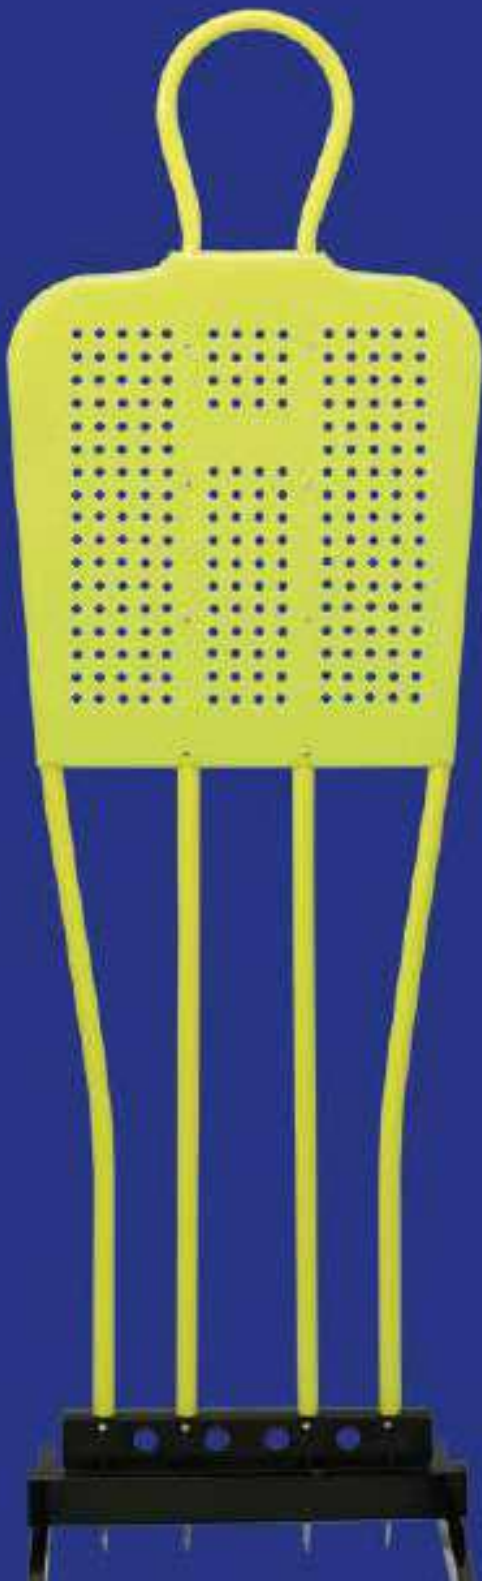

ENTRENAMIENTO

TRAINING - ENTRAINEMENT