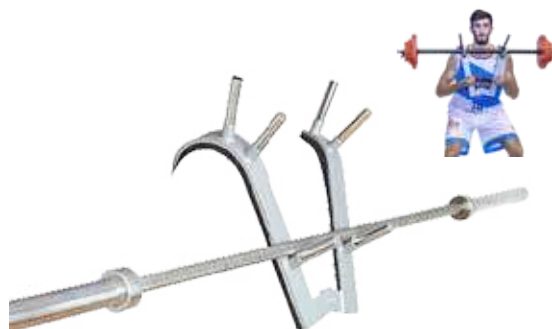

DEEP SQUAT TRAINING RACK RACK
SUPPORT POUR SQUAT POUR LE COU ET ÉPAULE

SOPORTE CUELLO HOMBROS PARA SQUAT

Facilita la cargada con peso libre y minimiza el riesgo.
Ideal para conseguir el movimiento correcto.

REF: 0024362

Facilitates loading with free weight and minimizes risk.
Ideal for getting the right movement.

Softee

BAR SUPPORT FORT HE NECK PLUS
SUPPORT BARRE MUSCULATION POUR LE COU PLUS

SOPORTE PLUS CUELLO/HOMBROS PARA BARRA ALZAMIENTO

Accesorio de protección para cuellos y hombros que reduce el riesgo de lesión durante el trabajo de musculación.
Se adapta para barra de 30 mm de diámetro.

Composición: TPR.

Medidas: 32 x 12 x 6 cm.

REF: 0024359

Neck and shoulder protection accessory that reduces the risk of injury during bodybuilding work.

Suitable for bar of 30 mm diameter.

Composition: TPR.

Dimensions: 32 x 12 x 6 cm.