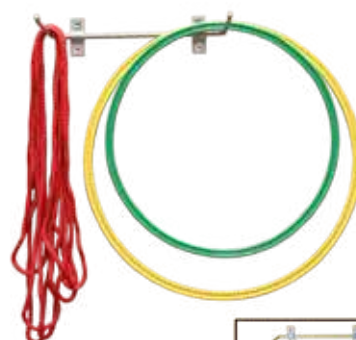

REF: 0010615

Metal structure to fix on the wall.
Ideal for the storage of ropes, rings...
Measurements: 37.5 x 26 x 8 cm.
Colour: Gray.

Softee

DELUXE METAK WALL RACK FOR RINGS AND ROPES
SUPPORT MÉTALLIQUE DELUXE POUR CORDES/CERCEAUX