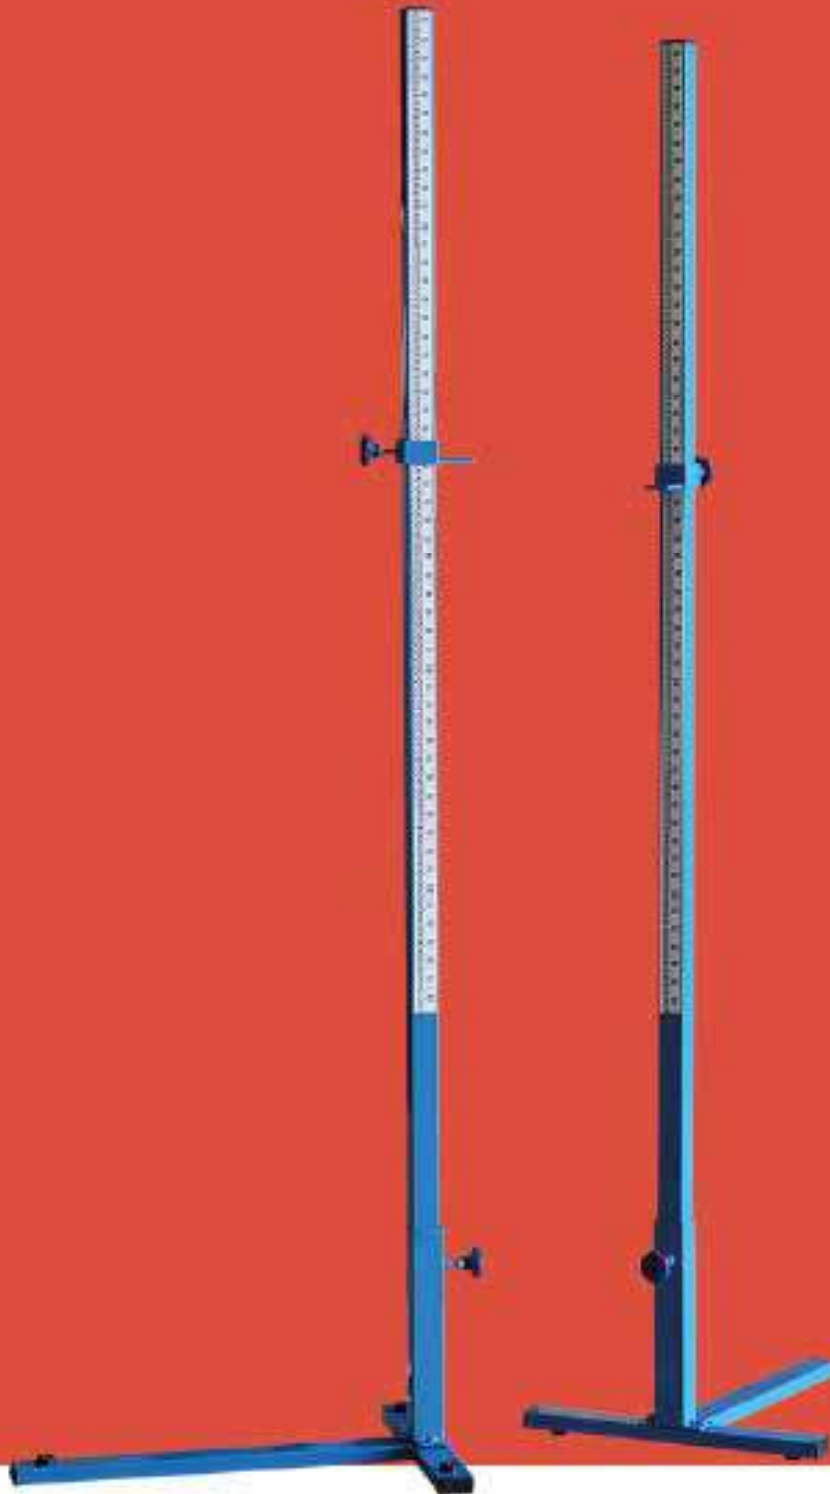

REFERENCIAS:

140x105 cm: 0504106 - 100x65 cm: 0504102

Net for multipurpose goal.

Mesh 45 polypropylene without white knot and 3 mm thick.

Available in 2 measurements:

140 x 105 and 100 x 65 cm.

ATLETISM 
ATHLETIC GOODS - ATHLÉTISME